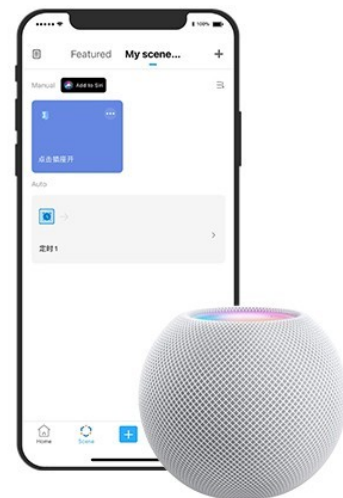

SONOFF smart devices support to work with the following AIoT ecosystems

works with alexa

works with Google Assistant

works with Alice

works with HUAWEI HiLink

works with 米家

works with 小度

works with SmartThings

Hey Siri

works with IFTTT

works with 天猫精灵

works with 萤石

works with 美的美居