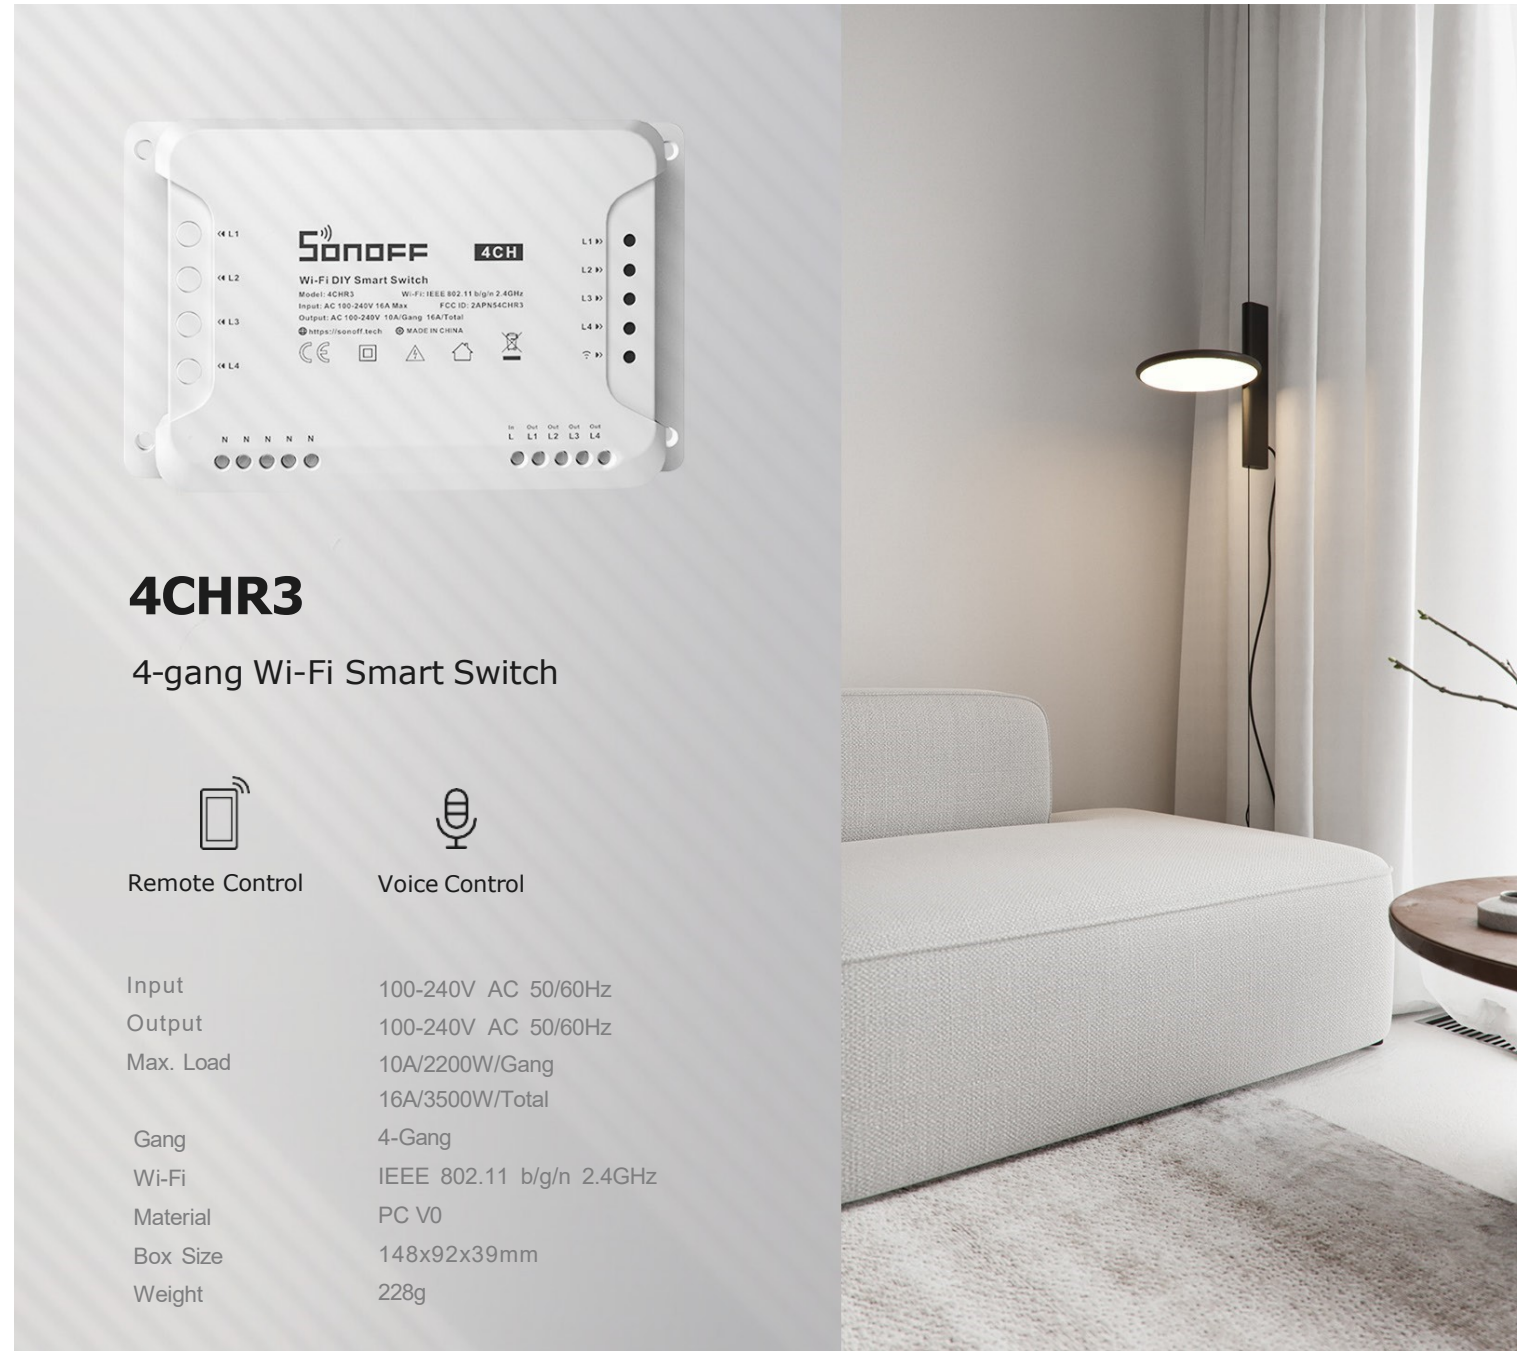

S-MATE

Switch Mate

eWeLink-Remote

Input	100-240V AC 50/60Hz
Output	100-240V AC 50/60Hz
Max. Load	16A/3500W
Gang	3-Gang
Battery	3V (CR2032)
Material	PC V0
Box Size	53x46x29mm
Weight	46g

*The switch connected to S-MATE can be used as a "eWeLink-Remote" controller.

DIY SMART SWITCHES

ZBMINI-L

ZigBee Smart Switch

Remote Control

Voice Control

No Neutral Wire Required

Input	100-240V AC 50/60Hz
Output	100-240V AC 50/60Hz
Max. Load	1380W Max @230V, 720W Max @120V
Gang	1-Gang
ZigBee	IEEE 802.15.4 2.4GHz
Material	PC V0
Box Size	64x46x32mm
Weight	60g

DIY SMART SWITCHES

4CHR3

4-gang Wi-Fi Smart Switch

Remote Control

Voice Control

Input	100-240V AC 50/60Hz
Output	100-240V AC 50/60Hz
Max. Load	10A/2200W/Gang 16A/3500W/Total
Gang	4-Gang
Wi-Fi	IEEE 802.11 b/g/n 2.4GHz
Material	PC V0
Box Size	148x92x39mm
Weight	228g

4CHPROR3

4-gang Wi-Fi Smart Switch with RF Control

Remote Control

RF Control

Voice Control

Interlock Mode

Input	DC: 9-23V, AC: 100-240V 50/60Hz
Output	Dry contact
Max. Load	240V AC/10A /Gang; 30V DC/5A/Gang
Gang	4-Gang
Wi-Fi	IEEE 802.11 b/g/n 2.4GHz
Material	PC V0
Box Size	148x92x39mm
Weight	241g