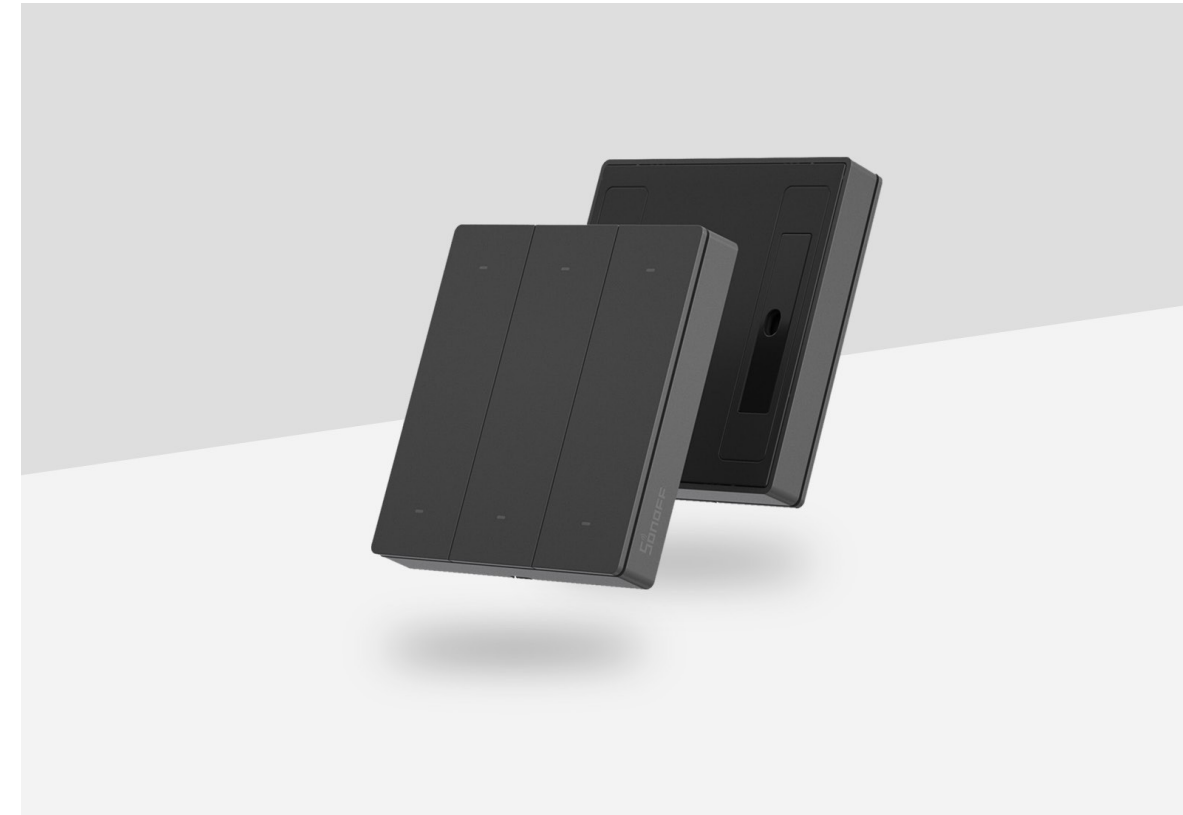

Stick-on Switch (Remote Controller)

RF Control

Touch Control

Battery	3V x 2 (CR2032)
Wireless	433MHz
Material	PC V0 & Tempered glass panel
Box Size	88x89x18mm
Weight	96g (1C), 95g (2C), 98g (3C)

T2EU1C-RF

T2EU2C-RF

T2EU3C-RF

SMART WALL SWITCHES

SwitchMan R5

Scene Controller

eWeLink-Remote

Power supply	6V (3V button cell x 2)
Battery model	CR2032
Control distance:	Max. 90m (Open space)
Numbers of button	6
Box Size	97x89x17mm
Weight	111g