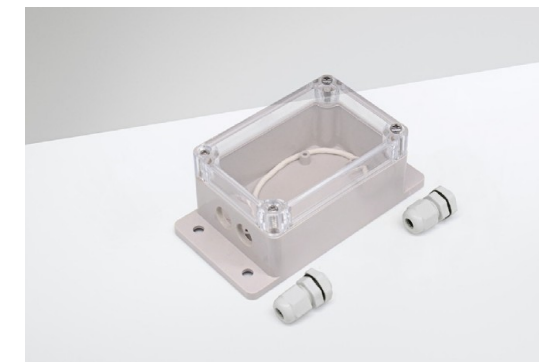

DR

DIN Rail Tray

Compatible Products	BASICR2/RF/BASICR3/RFR3/DUALR2 POWR2/TH10/TH16
Material	ABS V0
Weight	22g
Box Size	122x54x14mm

RM433R2

8-key 433MHz Remote Controller

Compatible Products	RF/RFR3/4CHPROR3/iFan03/SlampherR2 TX Series*(T2/T3)/RF Bridge D1*(On the way...)
Battery	3V button cell (CR2450)
Wireless	433MHz
Material	PC V0
Weight	49g
Box Size	90x46x18mm