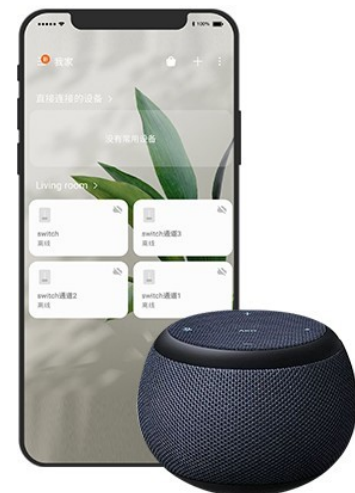

- Wi-Fi (2.4GHz)
- RF (Radio Frequency) – zahteva bridge
 - ZigBee – zahteva bridge
 - Thread – zahteva bridge
 - Bluetooth
 - LAN control

SONOFF smart devices support to work with the following AIoT ecosystems

works with alexa

works with Google Assistant

works with Alice

works with HUAWEI HiLink

works with 米家

works with 小度

works with SmartThings

Hey Siri