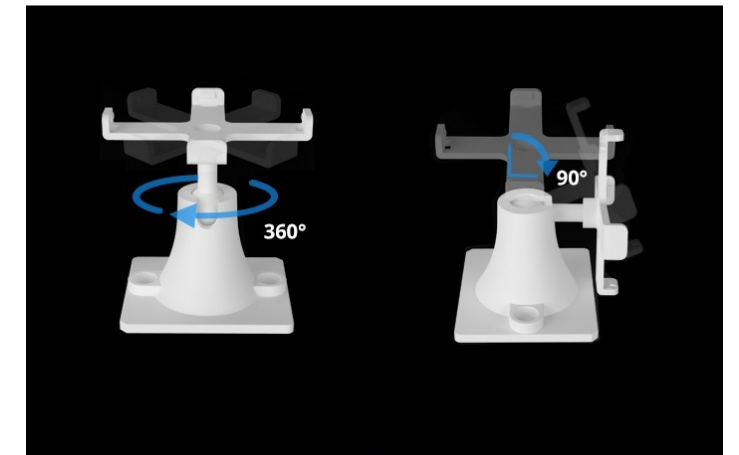

PIR3-RF

Motion Sensor

Distance	≤8m
Angle	100°
Battery	3V (CR2450)
Wireless	IEEE 802.11 b/g/n 2.4GHz & 433MHz
Material	PC V0
Box Size	38x33x42mm
Weight	21g