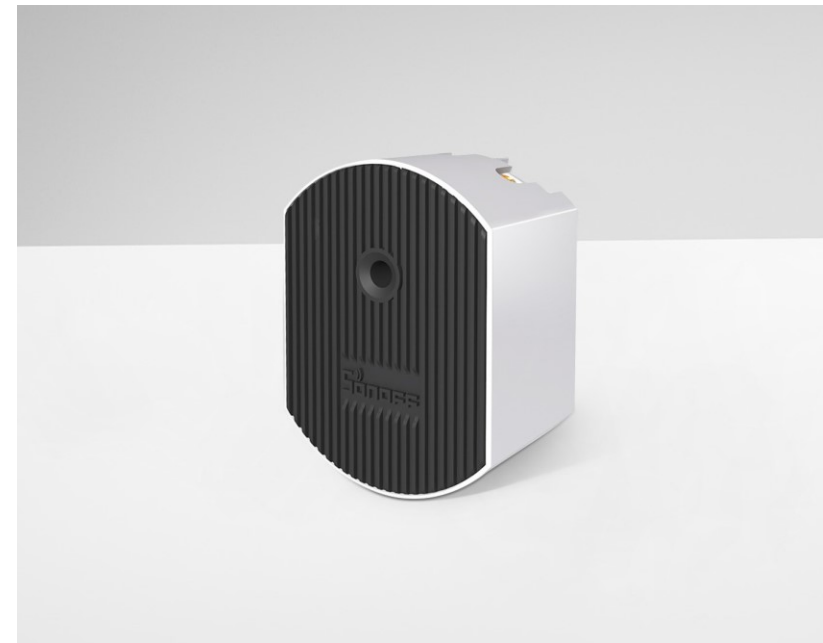

Button sticker

SMART WALL SWITCHES

SwitchMan M5

Smart Wall Switch

Remote Control

Voice Control

Input	100-240V AC 50/60Hz
Output	100-240V AC 50/60Hz
LED load LED	M5-1C: 300W/220V, 150W/110V M5-2C: 300W/220V/Gang, 150W/110V/Gang M5-3C: 100W/220V/Gang, 60W/110V/Gang
Max. Load	M5-1C: 10A/2200W M5-2C: 10A(5A/Gang), 2200W(1100W/Gang) M5-3C: 6A(2A/Gang), 1320W(440W/Gang)
Gang	1-Gang/2-Gang/3-Gang
Wi-Fi	IEEE 802.11 b/g/n 2.4GHz
Material	PC V0
Box Size	80: 89x74x45mm 86: 89x89x45mm 120: 126x79x47mm
Weight	80: 1C(154g) 、 2C(161g) 、 3C(164g) 86: 1C(177g) 、 2C(184g) 、 3C(186g) 120: 1C(208g) 、 2C(216g) 、 3C(218g)

M5-3C-120

SMART WALL SWITCHES

Switch Frame

2-Gang/3-Gang/4-Gang Switch Frame

SMART LIGHTING

D1

Wi-Fi Smart Dimmer Switch

- 
 Remote Control
- 
 RF Control
- 
 Stepless Dimming

Input	100-240V AC 50/60Hz
Output	100-240V AC 50/60Hz
Max. Load	200W/Incandescent Bulb 150W/Dimmable LED
Wi-Fi	IEEE 802.11 b/g/n 2.4GHz
Material	PC V0
Box Size	65x52x36mm
Weight	45g

Matching accessories
(Refer to the accessory series for details)

BASICR2

Wi-Fi Smart Switch

Remote Control

Voice Control

Input	100-240V AC 50/60Hz
Output	100-240V AC 50/60Hz
Max. Load	10A/2200W
Gang	1-Gang
Wi-Fi	IEEE 802.11 b/g/n 2.4GHz
Material	PC V0
Box Size	90x41x27mm
Weight	58g