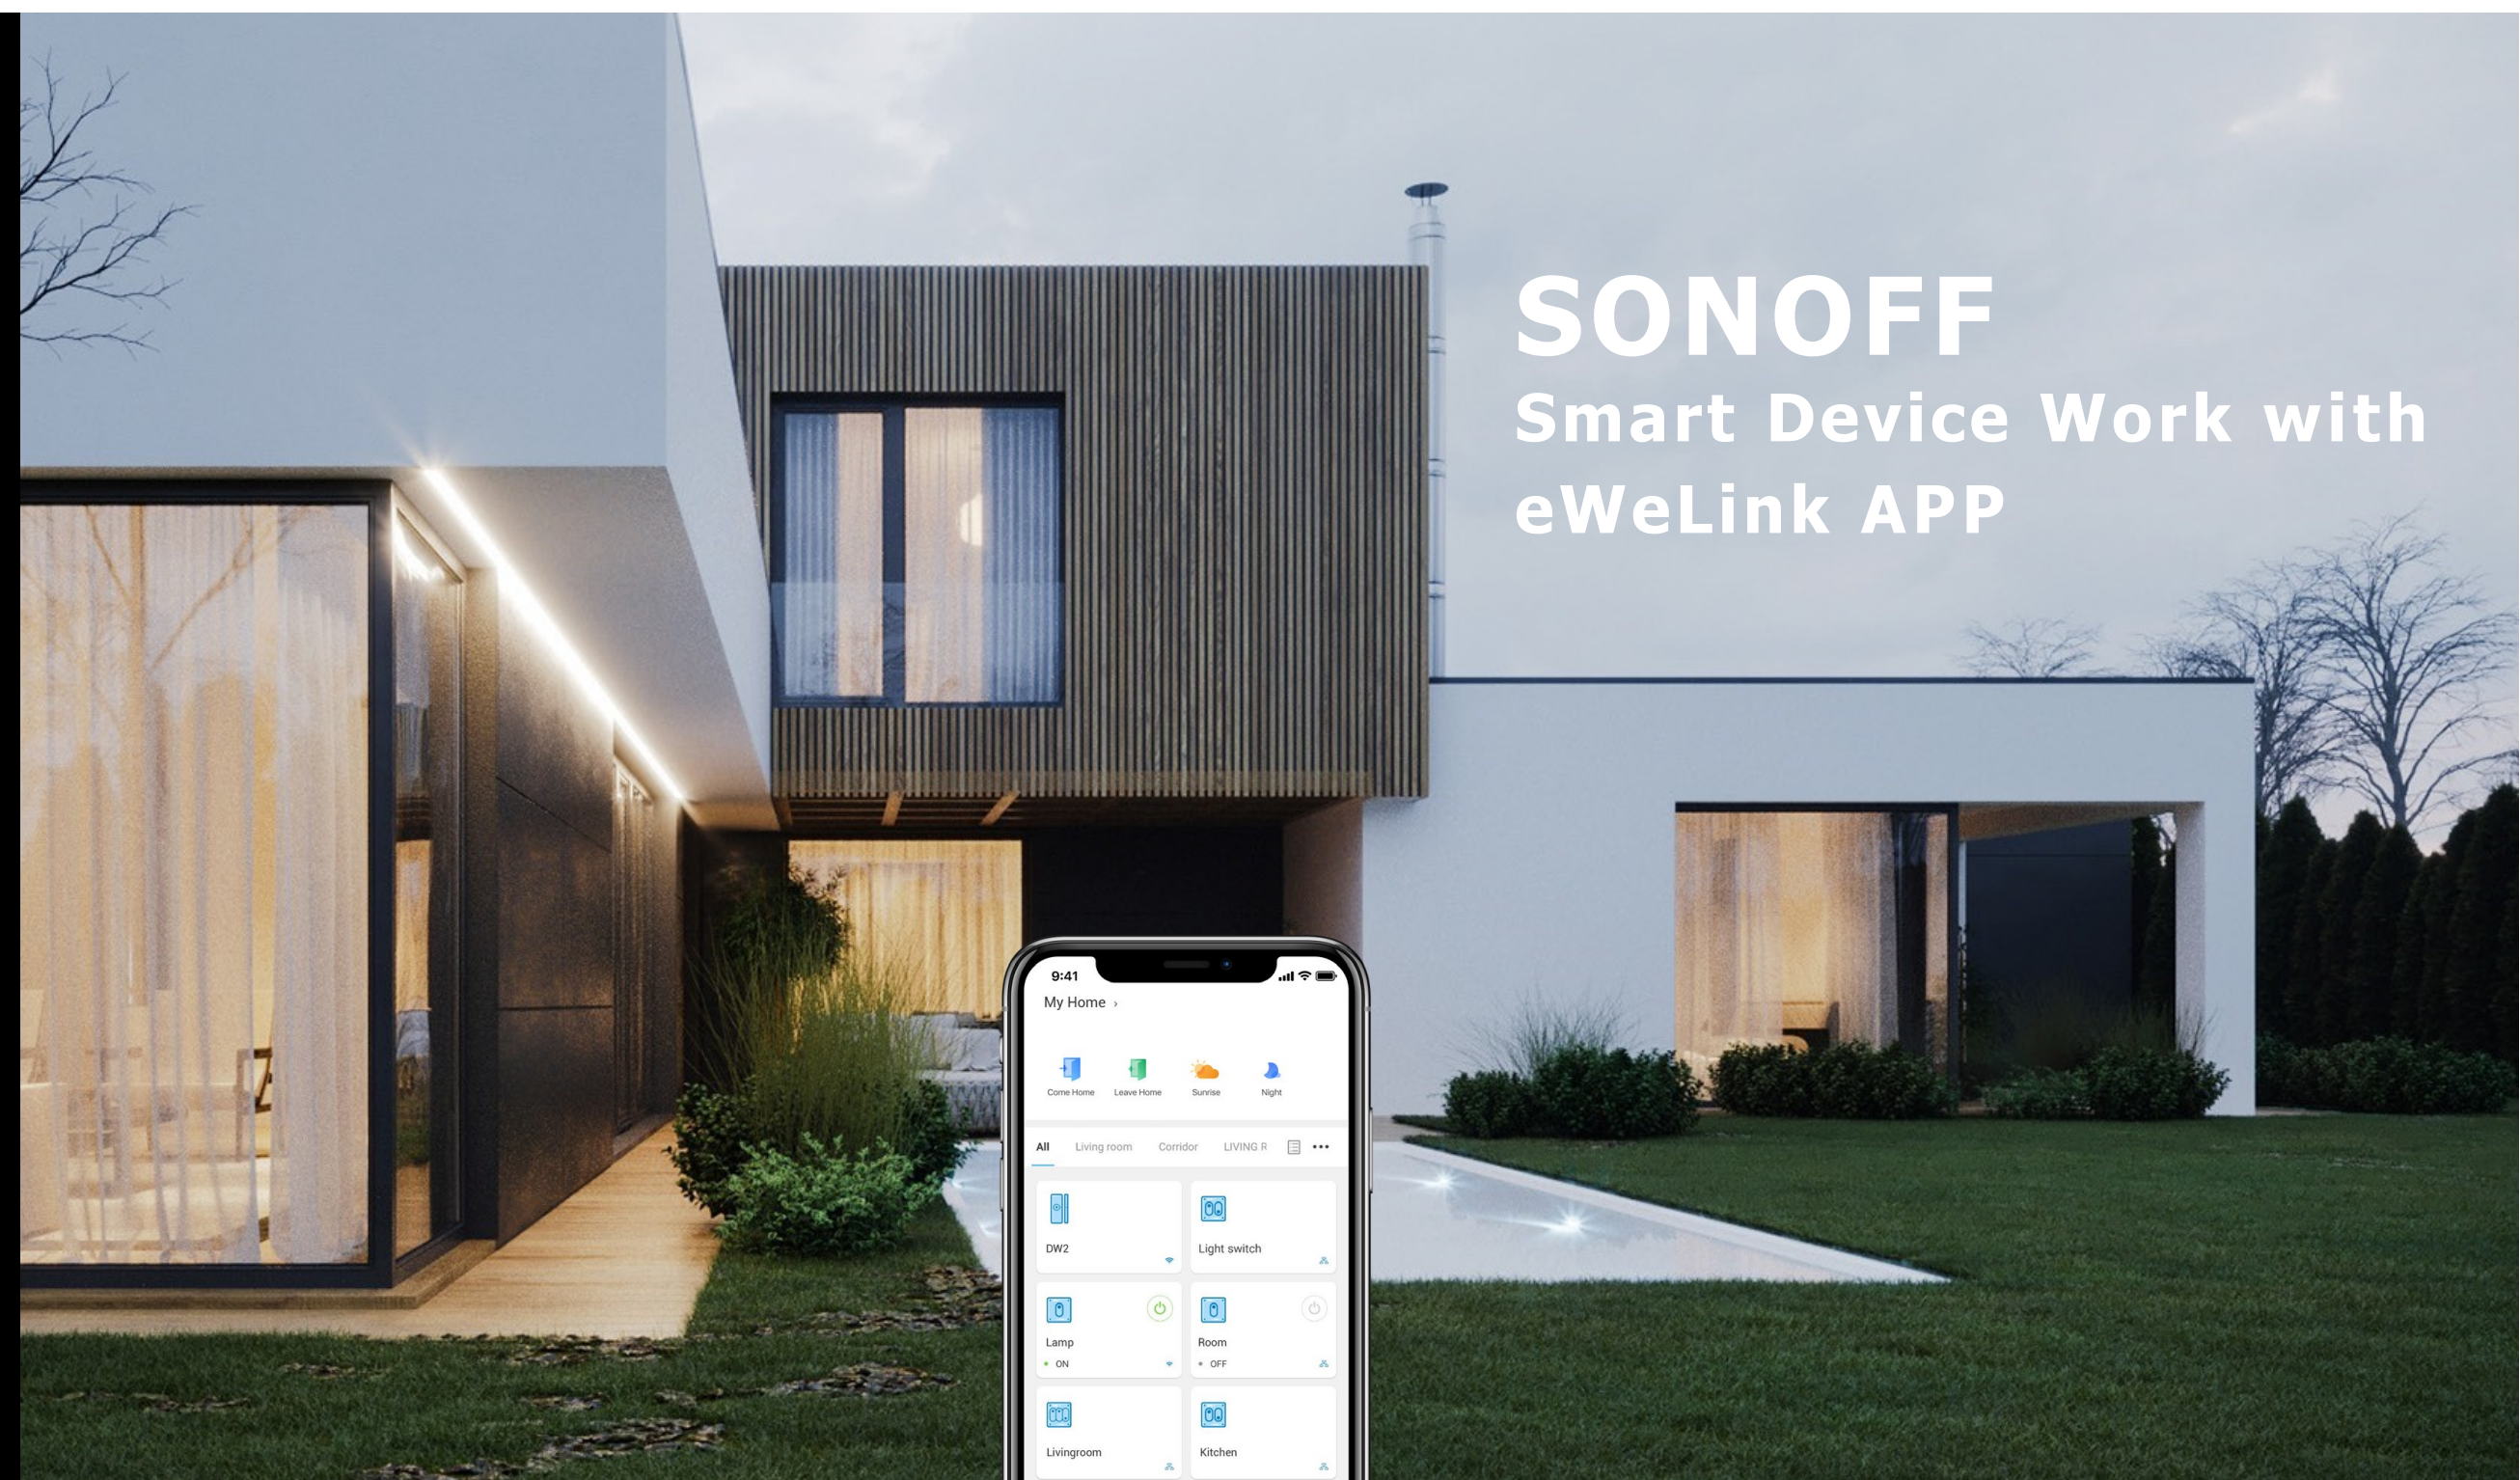

History Operation Record

Sync Status

LAN Control

Voice Control

EN

Multi-language Operation

Smart Scene

Inching Mode

Camera Feature

Interlocking

Group Control

SONOFF

Smart Device Work with
eWeLink APP

Hvala!

Dodatna vprašanja?

info@iotronx.com
+38630375454
Stikalko.si