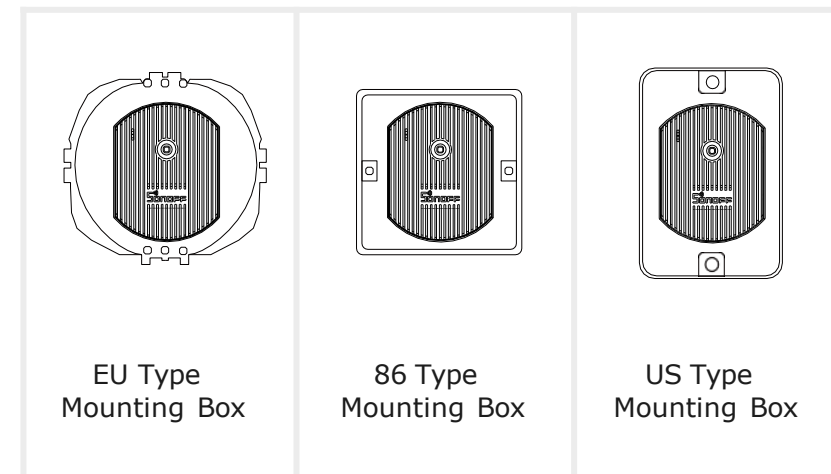

Matching accessories
(Refer to the accessory series for details)

RM433R2
8-key 433MHz Remote Controller

RM433R2-BASE
433MHz Remote Controller Base