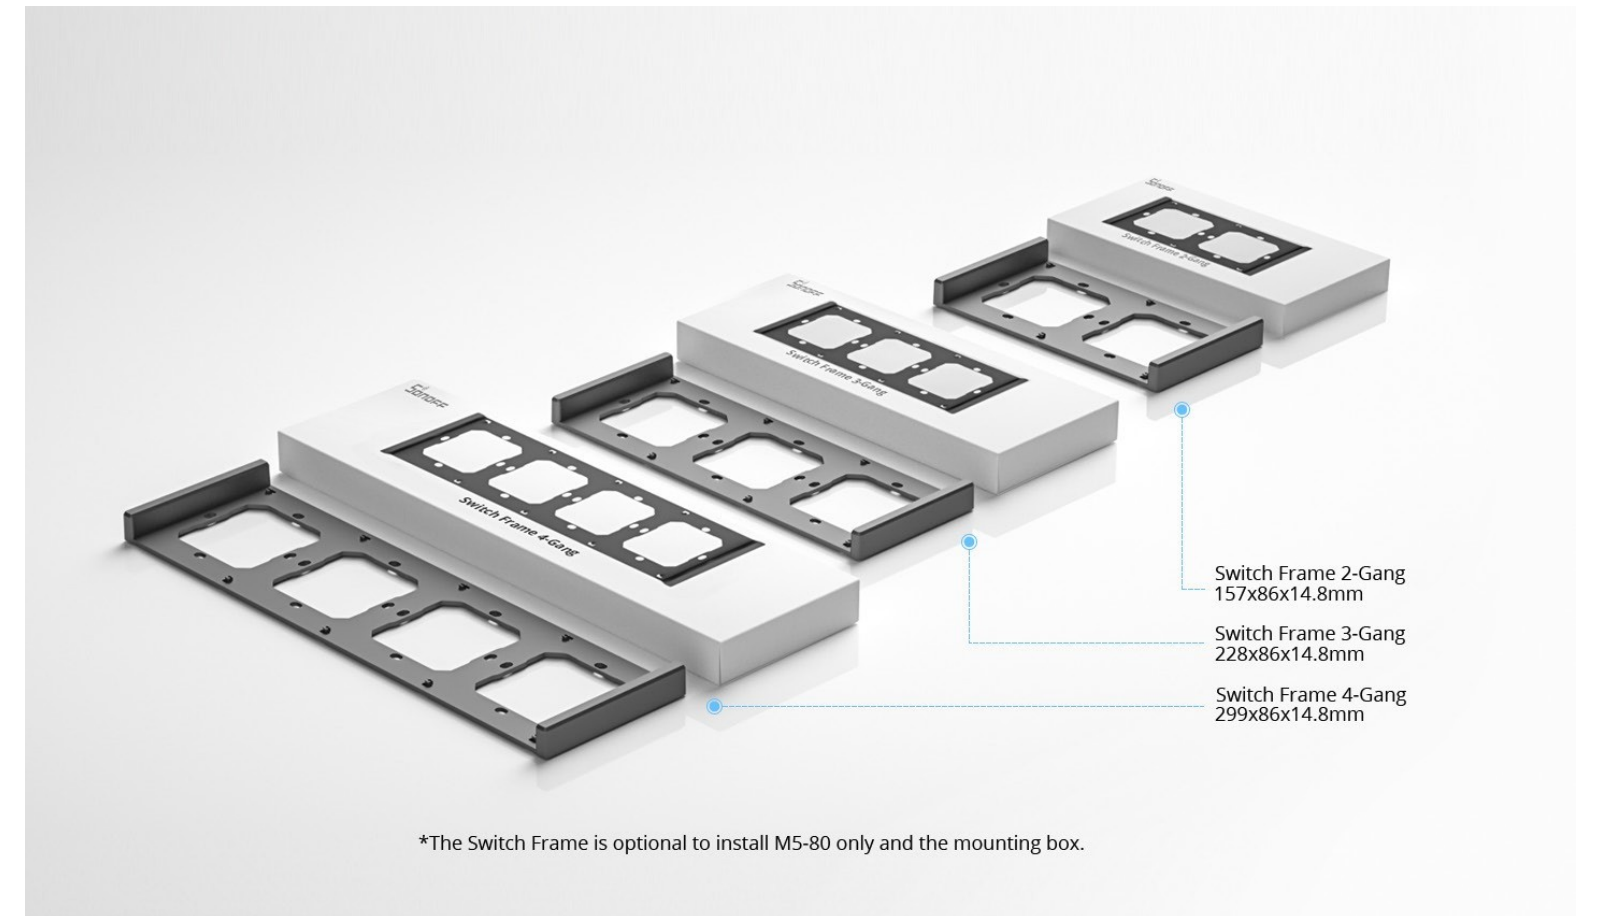

Button sticker

SMART WALL SWITCHES

SwitchMan M5

Smart Wall Switch

Remote Control

Voice Control

Input	100-240V AC 50/60Hz
Output	100-240V AC 50/60Hz
LED load LED	M5-1C: 300W/220V, 150W/110V M5-2C: 300W/220V/Gang, 150W/110V/Gang M5-3C: 100W/220V/Gang, 60W/110V/Gang
Max. Load	M5-1C: 10A/2200W M5-2C: 10A(5A/Gang), 2200W(1100W/Gang) M5-3C: 6A(2A/Gang), 1320W(440W/Gang)
Gang	1-Gang/2-Gang/3-Gang
Wi-Fi	IEEE 802.11 b/g/n 2.4GHz
Material	PC V0
Box Size	80: 89x74x45mm 86: 89x89x45mm 120: 126x79x47mm
Weight	80: 1C(154g) 、 2C(161g) 、 3C(164g) 86: 1C(177g) 、 2C(184g) 、 3C(186g) 120: 1C(208g) 、 2C(216g) 、 3C(218g)

M5-3C-120

SMART WALL SWITCHES

Switch Frame

2-Gang/3-Gang/4-Gang Switch Frame

SMART LIGHTING

D1

Wi-Fi Smart Dimmer Switch

- 
 Remote Control
- 
 RF Control
- 
 Stepless Dimming