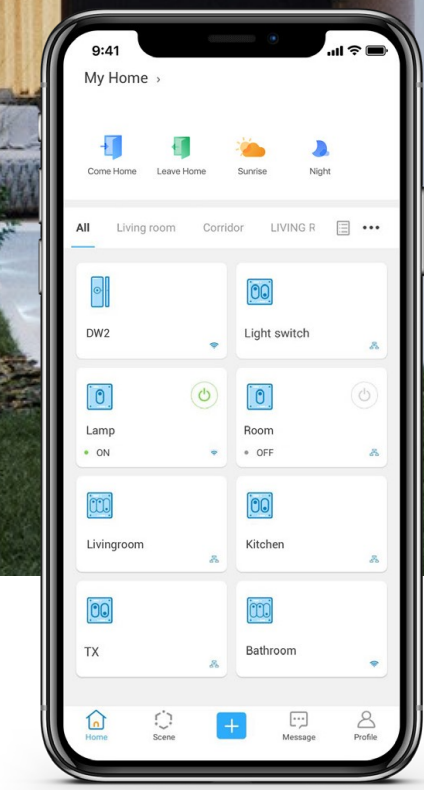

History Operation Record

Sync Status

LAN Control

Voice Control

EN

Multi-language Operation

Smart Scene

Inching Mode

Camera Feature

Interlocking

Group Control

SONOFF

Smart Device Work with
eWeLink APP

Hvala!

Dodatna vprašanja?

info@iotronx.com
+38630375454
Stikalko.si