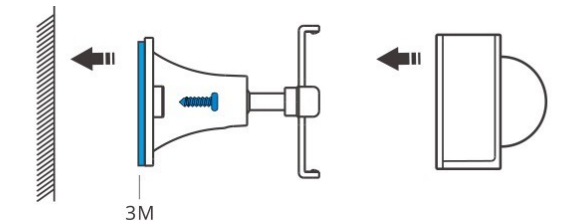

SMART HOME SECURITY